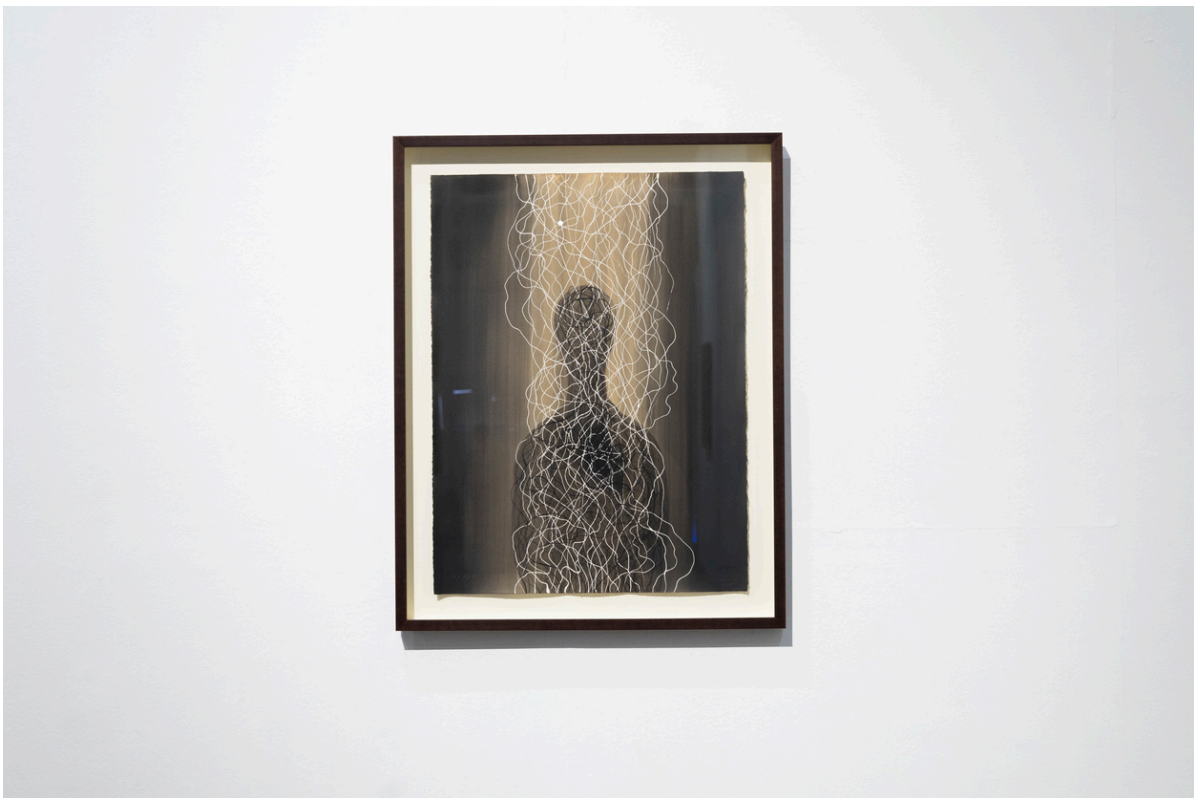

AUG 24 -
SEPT 21,
2024

SULSI AT BASTIDOR

Raffy T. Napay

THE
DRAWING ROOM
CONTEMPORARY ART

Sulsi at Bastidor

In the exhibition *Sulsi at Bastidor (Mend and Frame / Mending and Framing)*, Napay pursues the idea of life or living and guidance or guiding. He is contemplating on being at the crossroad of evolution – witnessing both young and aging stages through his son and his parents. The shift in the mindset of being a parent has been a very personal artistic playground for him, drawing visual metaphors on the journey of providing for and directing a child into personhood. This phase in the journey is bittersweet as it also signals the maturing of his parents. Napay acknowledges this period as the sunset of lives well lived and cherishes how they have been constantly healing and forming him to be the person that he is.

"Taga-sulsi at Taga-bastidor" allegorizes experiences of having and being parents. Using multicolored threads that are manually sorted, the laborious layering on canvas represents hardships and joys in obligations of rearing. The vagueness in form encourages resonance and universality of message.

Excerpt written by Con Cabrera.

Ipinangharap (detail), embroidery on canvas, 183 x 183 cm, 2024.

(On the cover)
Embroidery on canvas
183 x 183 cm
2024

Embroidery on canvas
2024
Installation view

Ink on paper
72 x 56 cm
2024

Ink, coffee on paper
72 x 56 cm
2024

(On the back cover)
Embroidery on canvas
244 x 527 cm
2024

RAFFY T. NAPAY

For more than a decade, Raffy T. Napay has been exploring thread and textile in lieu of paint. What started as a practical decision considering studio space and resources, he currently still feels passionate about the possibilities in using these materials. There is creative fulfillment in endless learning and improvement, as well as in the presence of freedom as one surrenders to the process. The embodied meanings have also been abundant enough to represent the artist's life work.