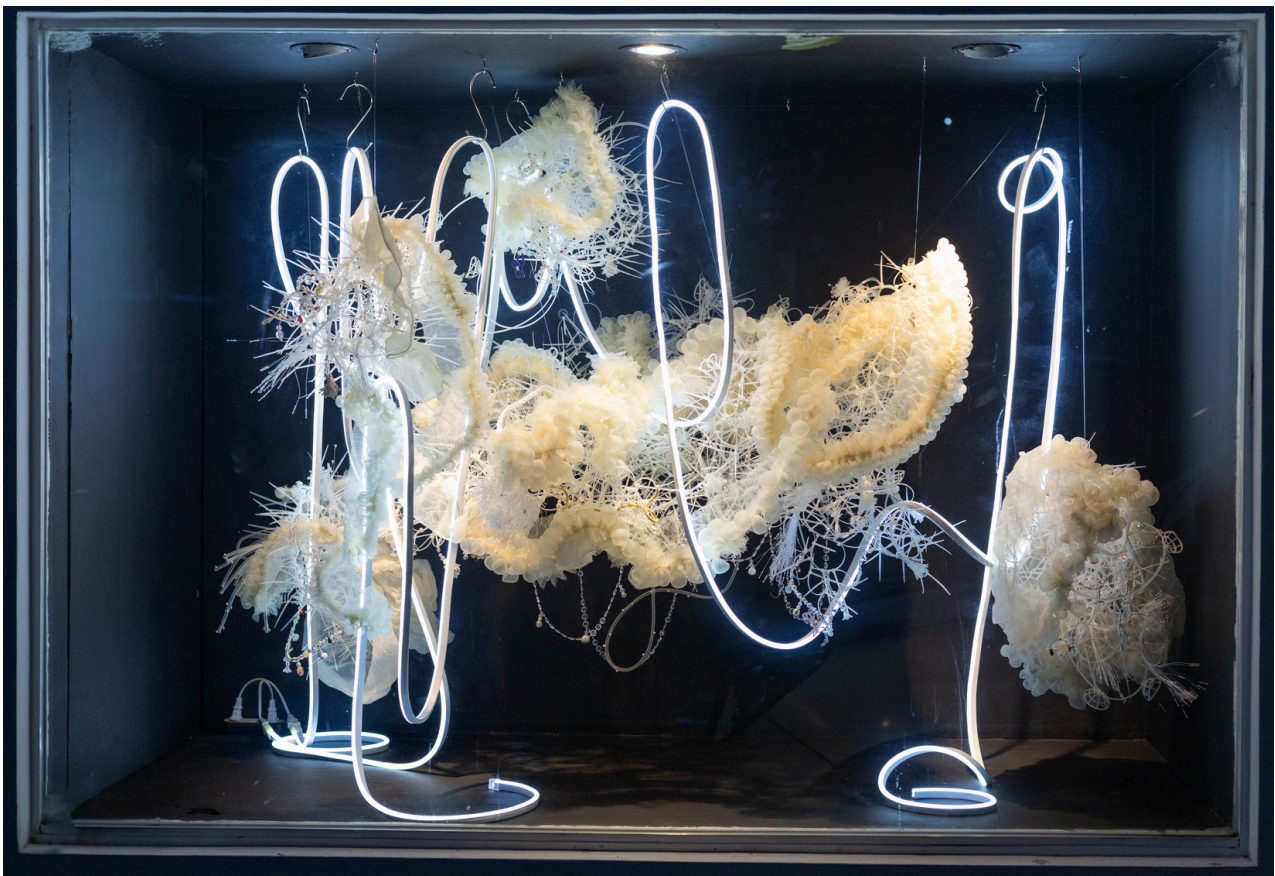

Speak to Me in a Language I Can Hear (detail), lighting installation, 2024.

(Installation view)
Lighting installation
216 x 210 x 249 cm
2024