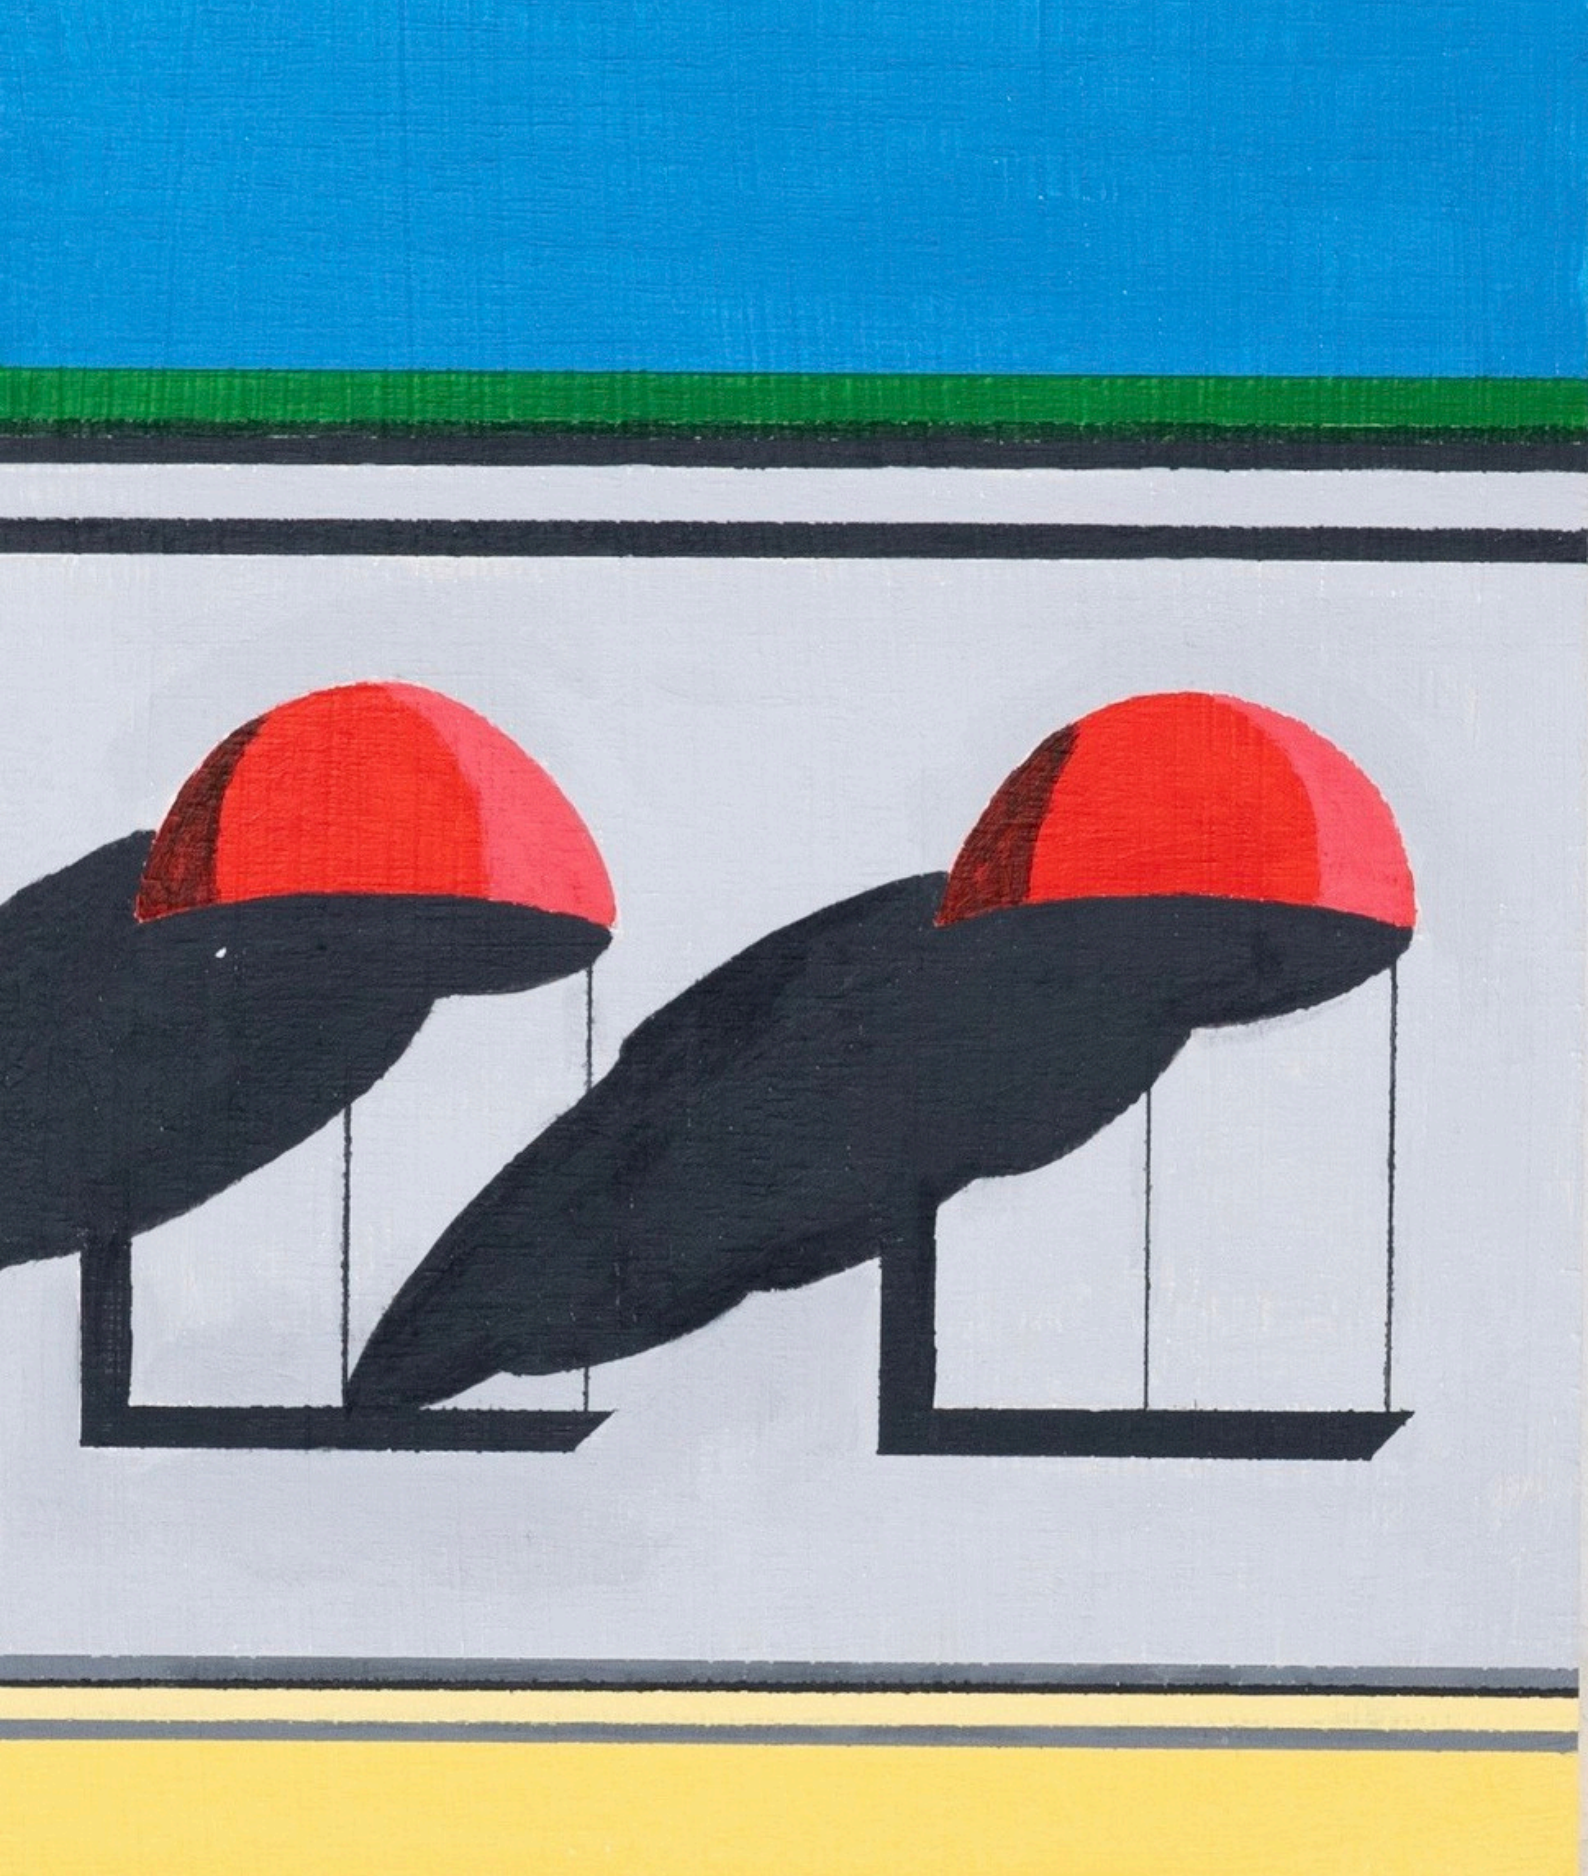

THE
DRAWING ROOM
CONTEMPORARY ART

For inquiries, please contact us at:
✉ info@drawingroomgallery.com
f @ [@drawingroommanila](https://www.instagram.com/drawingroommanila)