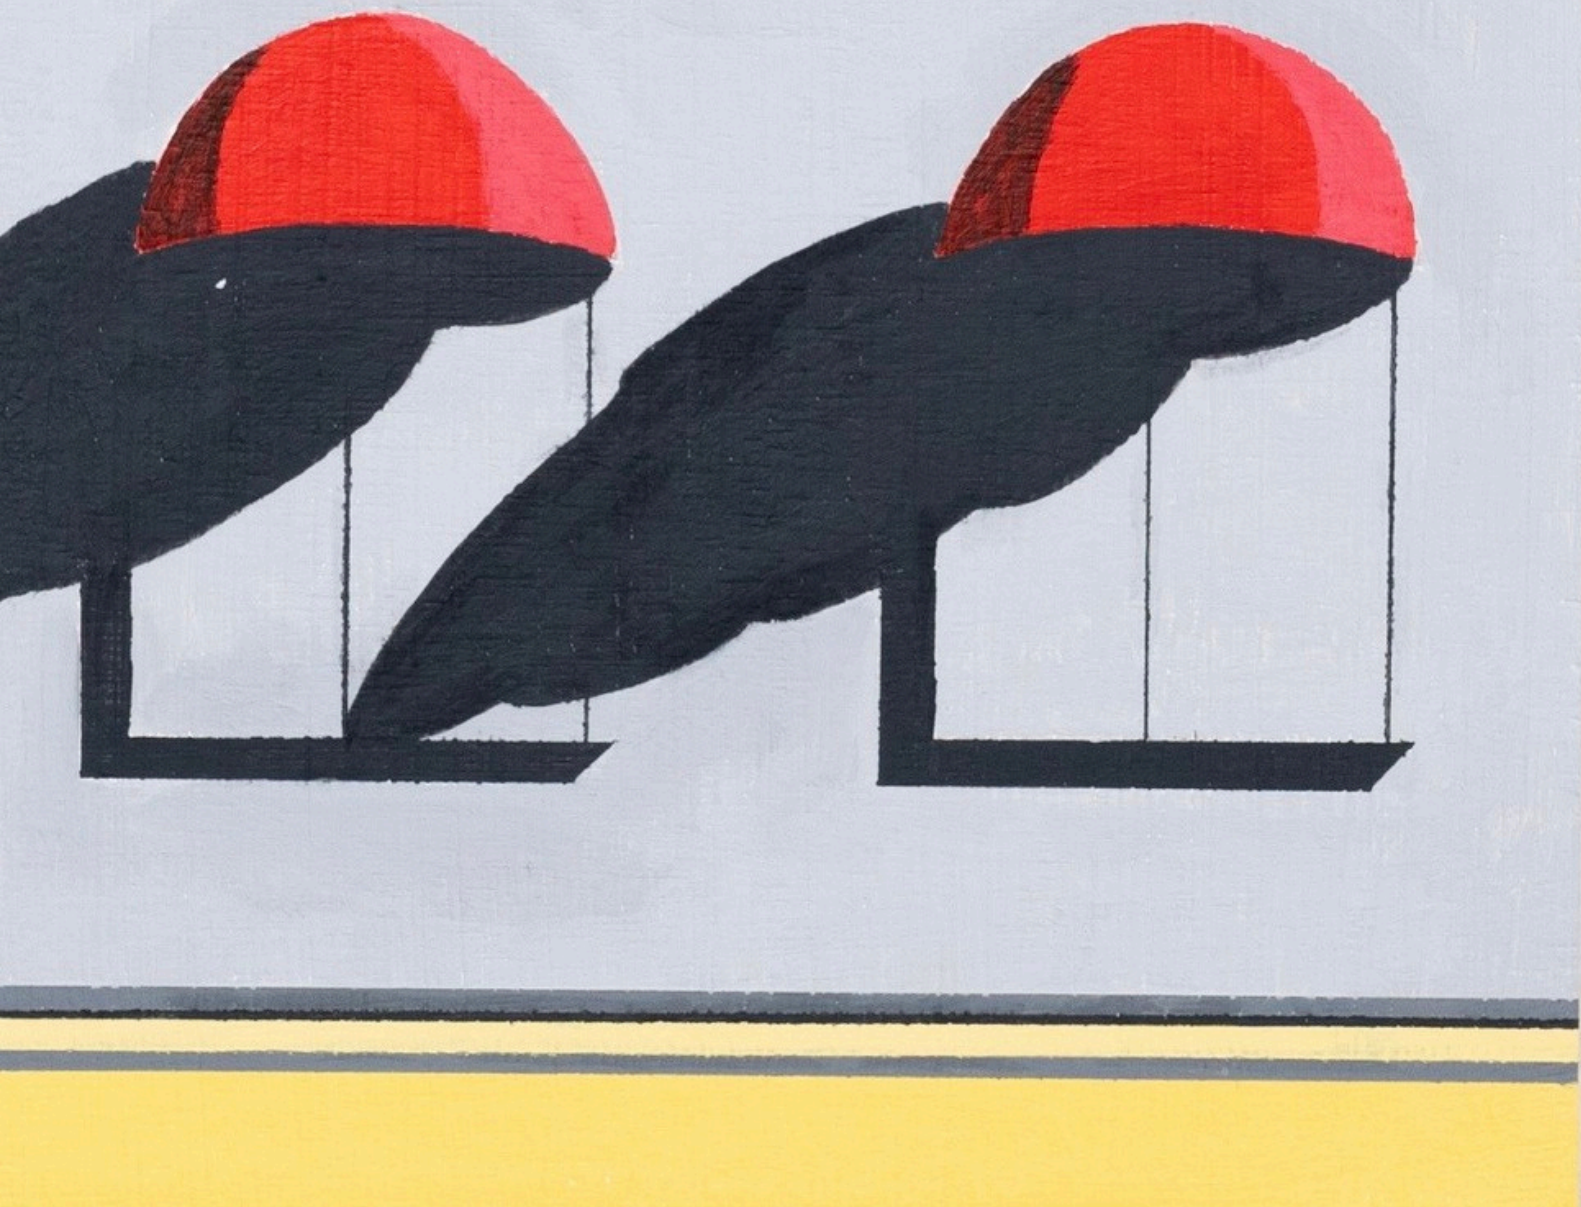

AUG 24 -
SEPT 21,
2024

HIBI 日々

Ryuki Mizuno

THE
DRAWING ROOM
CONTEMPORARY ART

Hibi 日々

Ryuki Mizuno's images are simple yet detailed. Solid colors and straight shadows build up on each other to form scenes as if paused from an art film. One might say it embodies the kind of minimalism that Japanese are known for. However, what we see is much more complex than what is in front of us. That is exactly what the artist imparts with "hibi 日々" which means "everyday." The character for the sun is repeated, hinting at a layering that both builds upon and obscures the scenes of daily life that we either take for granted, or occasionally appreciate for the mundane, unremarkable moments that somehow strike us in a moment of calm.

Safety Cones on the Rooftop (close-up), acrylic on canvas, 27.3 x 22 cm, 2024, image courtesy of artist.

(On the cover)
Acrylic on canvas
27.3 x 22 cm
2024
Image courtesy of artist

Acrylic on canvas
27.3 x 22 cm
2024
Image courtesy of artist

Acrylic on, canvas, wood panel
2023 - 2024
Installation view

RYUKI MIZUNO

Ryuki Mizuno is an artist from Kyoto, Japan. While staying in Chile in 2018, he began painting as inspired by the local environment. Even then, the sky, sunlight and shadows, and buildings were central to his image-building. He was further inspired by the works of Ikko Tanaka after returning to Japan, while working as a graphic designer. An appreciation of daily life has been core to his subjects, enhanced by his learnings since moving to slow living in Kyoto from a fast-paced, competitive Tokyo.