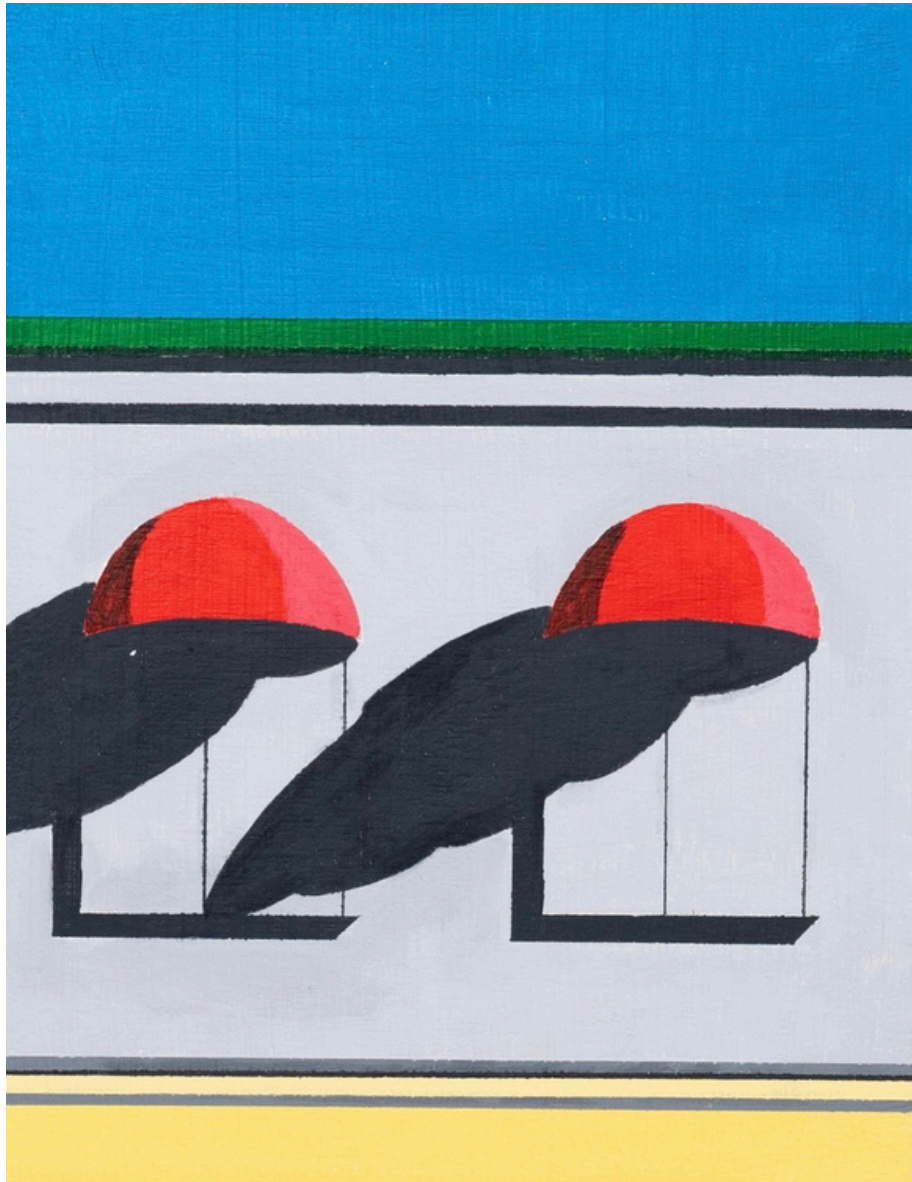

Acrylic on wood panel
18 x 14 cm
2023
Image courtesy of artist

Acrylic on wood panel
18 x 14 cm
2023
Image courtesy of artist